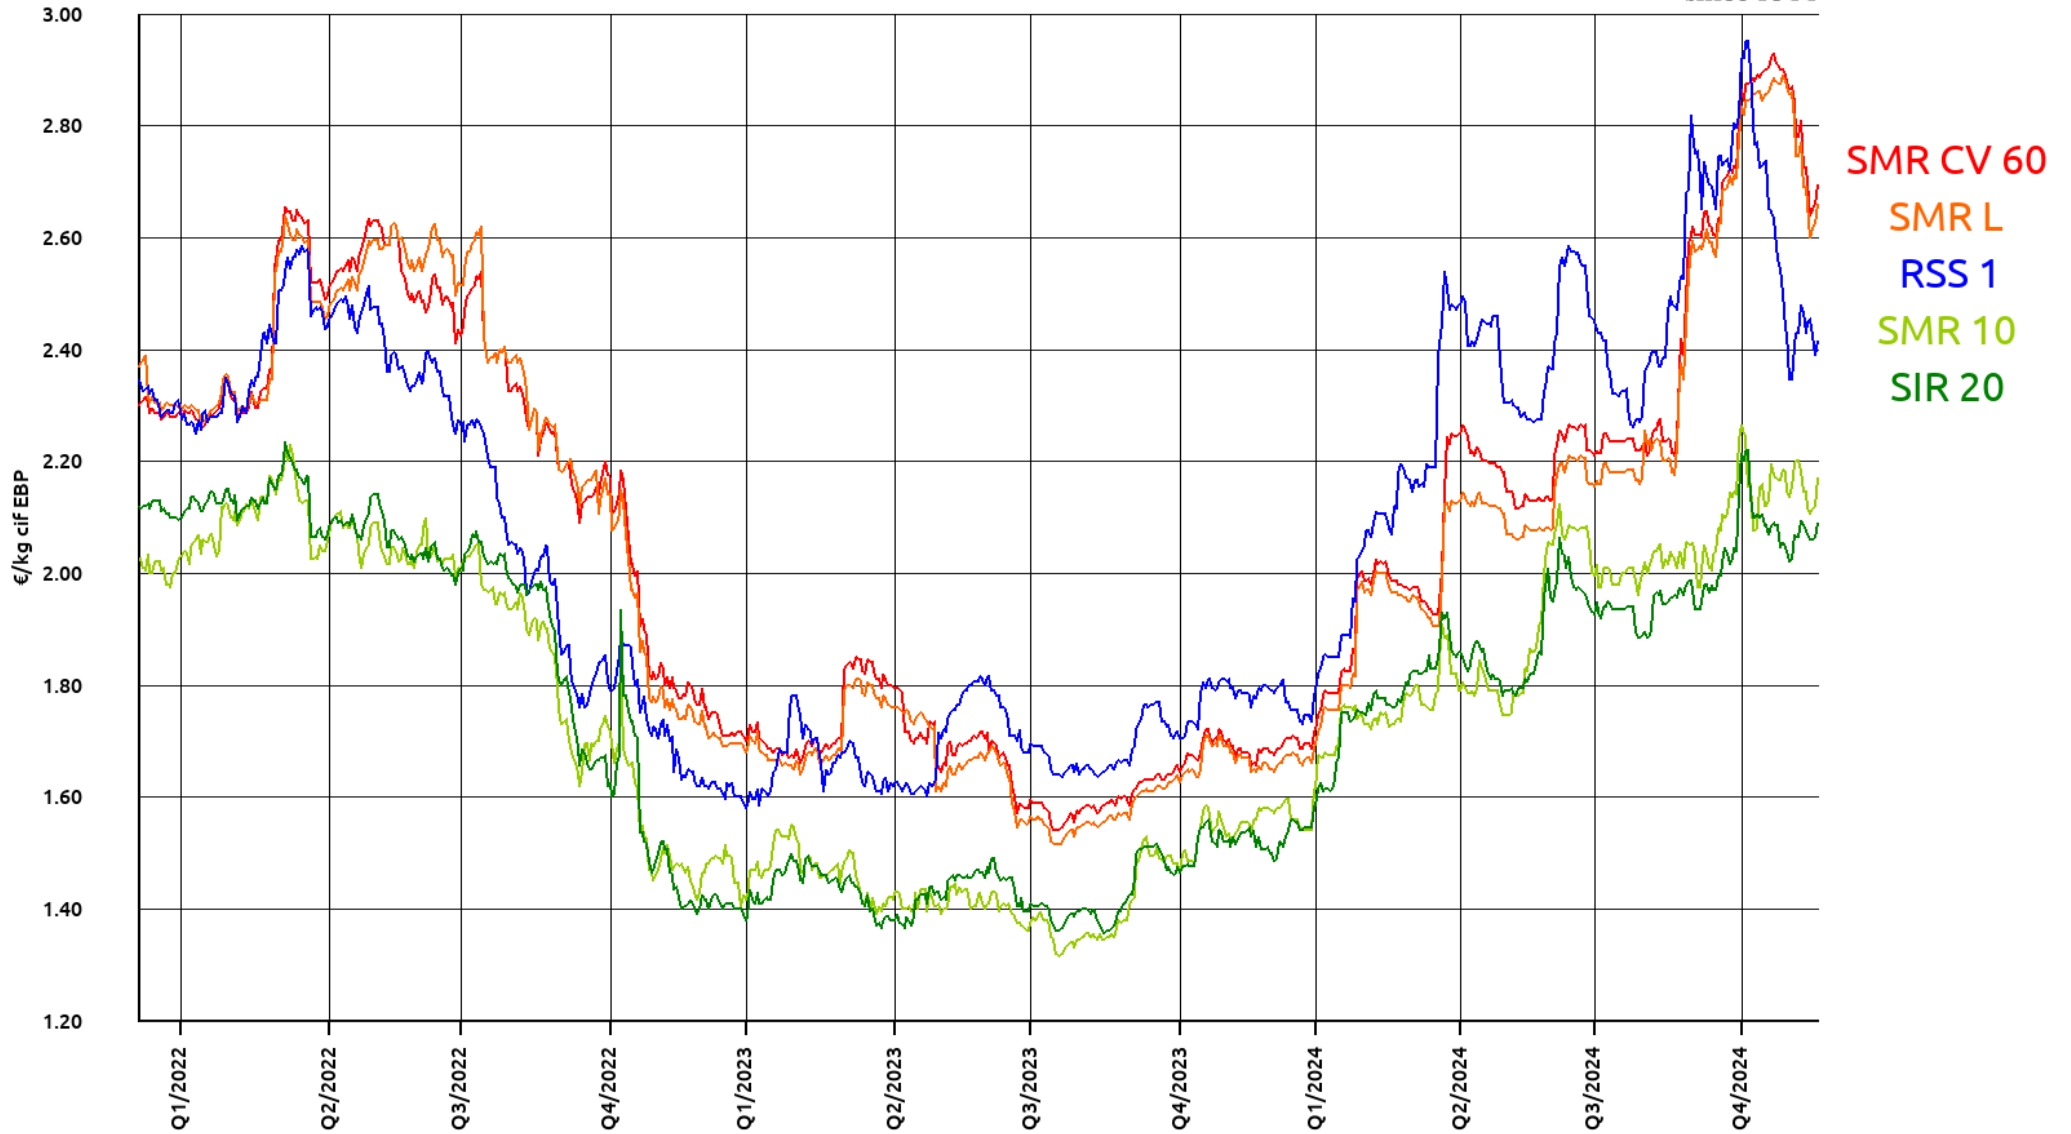

# Price Development Chart for Natural Rubber

20.11.2024

Period: 2011 to date

# Price Development Chart for Natural Rubber

20.11.2024

Period: Last 3 years

# Price Development Chart for Natural Rubber 20.11.2024

Period: Last year