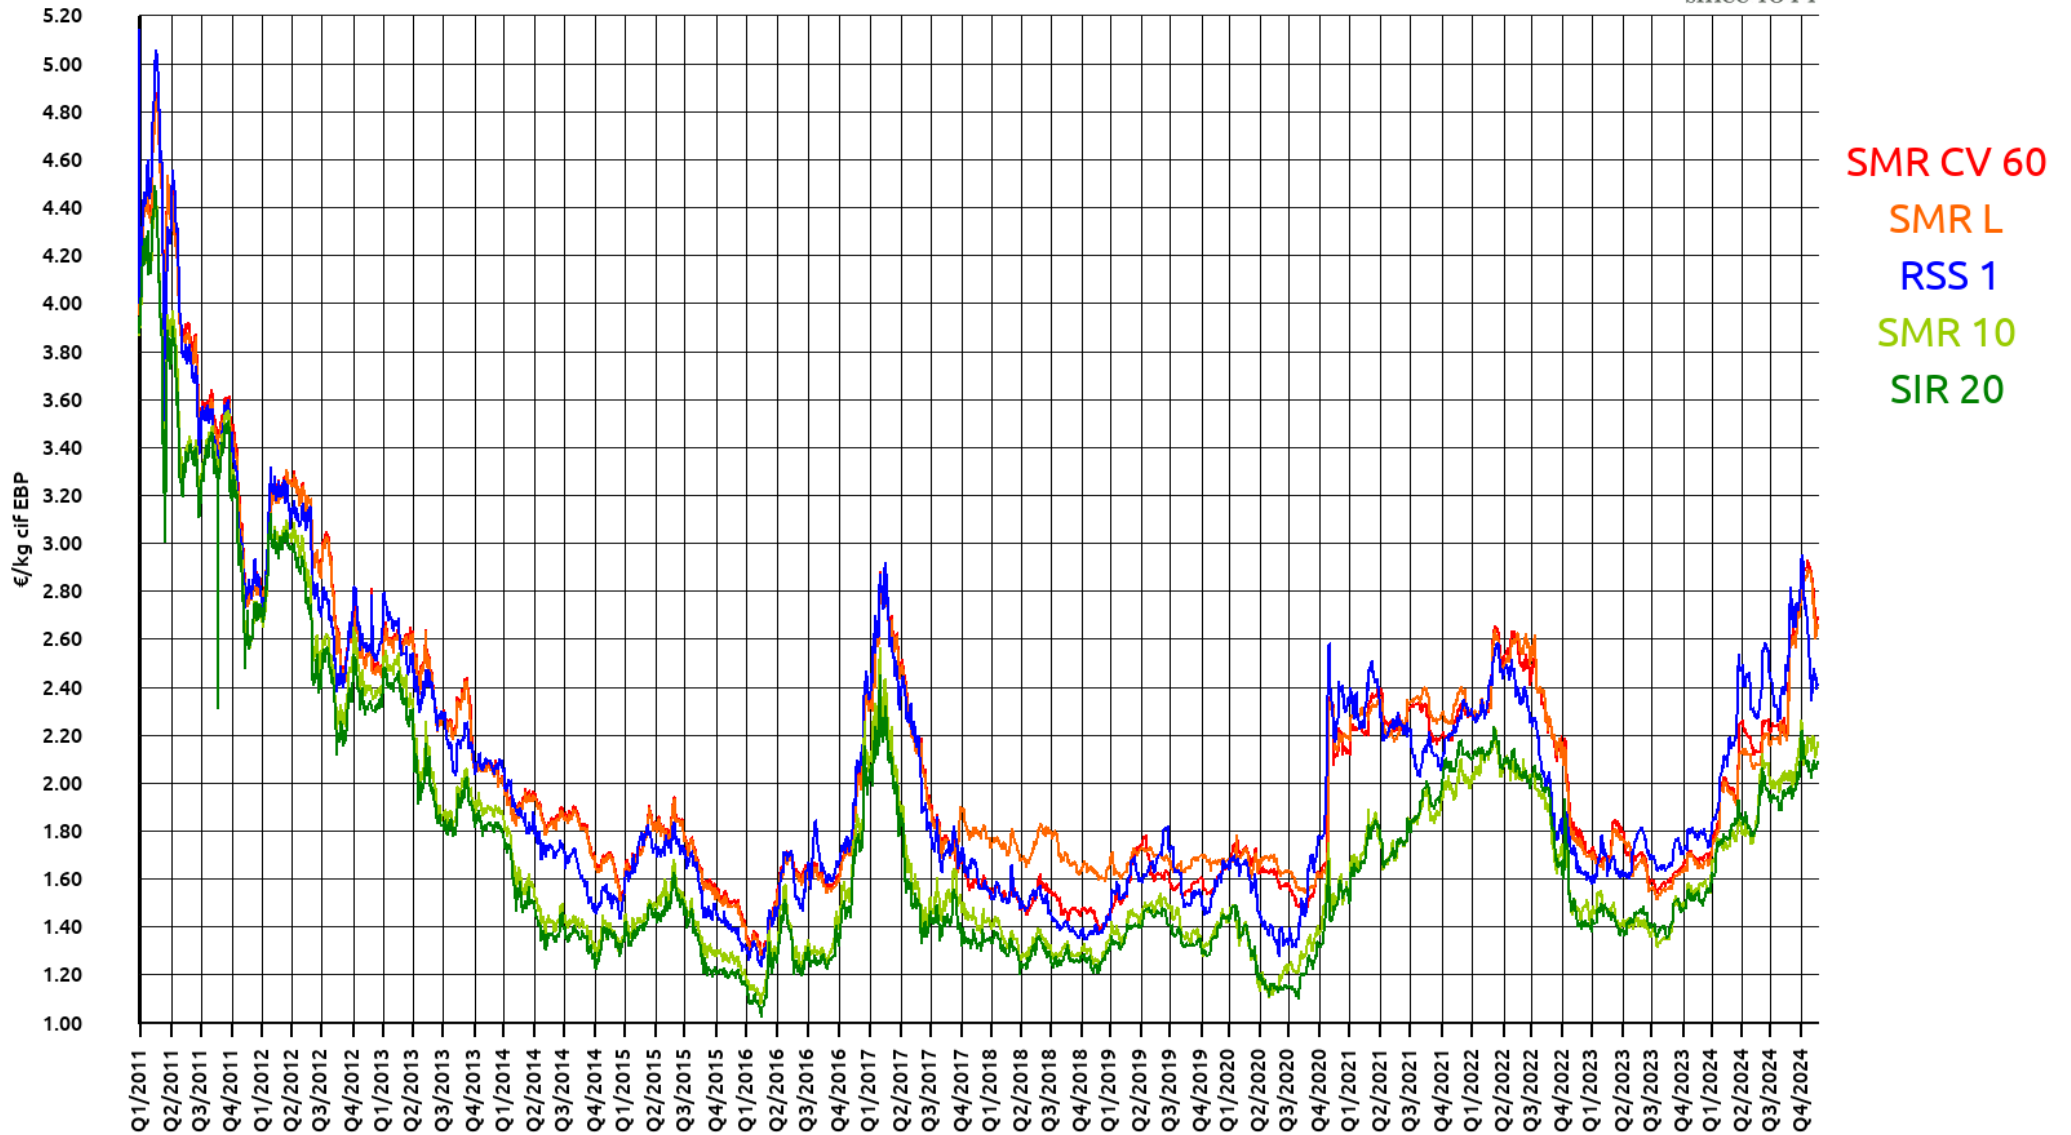

# Price Development Chart for Natural Rubber

20.11.2024

Period: 2011 to date

# Price Development Chart for Natural Rubber

20.11.2024

Period: Last 3 years

# Price Development Chart for Natural Rubber 20.11.2024

Period: Last year